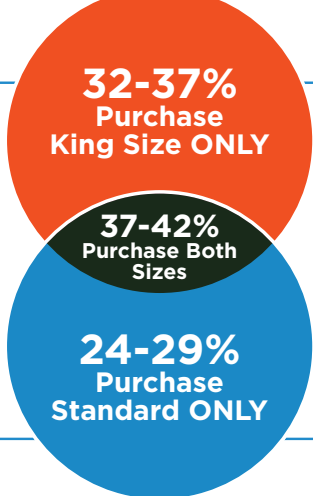

Why Candy, Mint, Gum & Snack?

CATEGORY OUTLOOK

CMG and Salty Snacks represent **57% of all snacking sales in C-Stores**¹

Both King & Standard Sizes are Preferred by Shoppers⁴

CMG PROFITABILITY

Candy is **highly impulsive** and **highly profitable** with a short purchase cycle²

Candy has a high average **Gross Margin of 49%**, greater than packaged beverages, salty snacks, tobacco products and beer²

CMG & SALTY SNACKS HAVE THE HIGHEST HOUSEHOLD PENETRATION

CMG - 98.4%   Salty Snacks - 98.8%³

DISPLAY & TPR (temporary price reduction)

Display & TPR are the **primary promotional tactics** for CMG